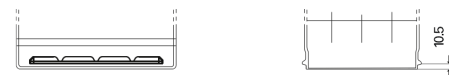

**Product overview**

Batteries for Cars

**Formula FB955**

Part number	FB955
Technology	Flooded
EAN/GTIN	3661024044462
Voltage	12 V
Capacity	95.0 Ah
CCA	760 A
Length	306 mm
Width	173 mm
Height	222 mm
Box size	D31
Polarity	ETN 1
Terminal Type	EN taper post
Hold Down	Korean B1
Weights (subject of variation)	20.60 kg

**Polarity**

**Terminal Type**

Positive Terminal

Negative Terminal

**Hold Down**

Design, features and specifications are subject to change without notice. We disclaim any representation or warranty, express or implied, concerning the data or recommendations, and in no event shall be liable for any loss or damage claimed to have arisen as a result. Some products may not be available in your local market.