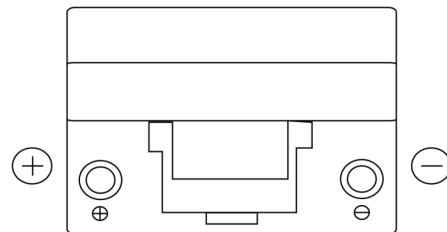

Product overview

Batteries for Cars

Formula FB955

Part number	FB955
Technology	Flooded
EAN/GTIN	3661024044462
Voltage	12 V
Capacity	95.0 Ah
CCA	760 A
Length	306 mm
Width	173 mm
Height	222 mm
Box size	D31
Polarity	ETN 1
Terminal Type	EN taper post
Hold Down	Korean B1
Weights (subject of variation)	20.60 kg

Polarity

Terminal Type

Hold Down

Design, features and specifications are subject to change without notice. We disclaim any representation or warranty, express or implied, concerning the data or recommendations, and in no event shall be liable for any loss or damage claimed to have arisen as a result. Some products may not be available in your local market.