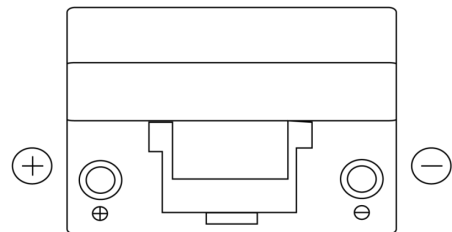

Product overview

Batteries for Cars

Formula FB955

Part number	FB955
Technology	Flooded
EAN/GTIN	3661024044462
Voltage	12 V
Capacity	95.0 Ah
CCA	760 A
Length	306 mm
Width	173 mm
Height	222 mm
Box size	D31
Polarity	ETN 1
Terminal Type	EN taper post
Hold Down	Korean B1
Weights (subject of variation)	20.60 kg

Polarity

Terminal Type

Hold Down

Design, features and specifications are subject to change without notice. We disclaim any representation or warranty, express or implied, concerning the data or recommendations, and in no event shall be liable for any loss or damage claimed to have arisen as a result. Some products may not be available in your local market.