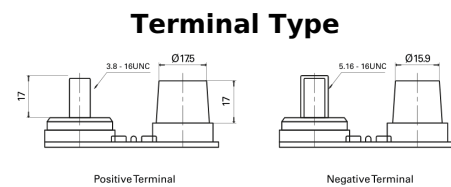

**Product overview**

Batteries for Marine and Leisure

**Dual AGM EP450**

Part number	EP450
Technology	AGM
EAN/GTIN	3661024035972
Voltage	12 V
Capacity	50 Ah
CCA	750 A
Watt hour	450 Wh
Length	260 mm
Width	173 mm
Height	206 mm
Box size	G34
Polarity	ETN 1
Terminal Type	SAE M 3/8" - 5/16" taper&stud
Hold Down	B7
Weights (subject of variation)	18.60 kg