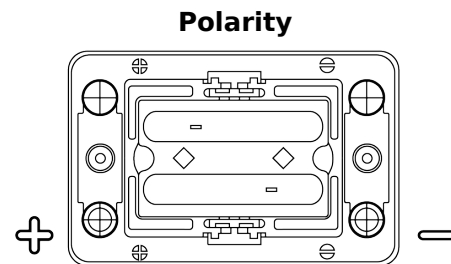

**Product overview**

Batteries for Marine and Leisure

**Dual AGM EP450**

Part number	EP450
Technology	AGM
EAN/GTIN	3661024035972
Voltage	12 V
Capacity	50 Ah
CCA	750 A
Watt hour	450 Wh
Length	260 mm
Width	173 mm
Height	206 mm
Box size	G34
Polarity	ETN 1
Terminal Type	SAE M 3/8" - 5/16" taper&stud
Hold Down	B7
Weights (subject of variation)	18.60 kg