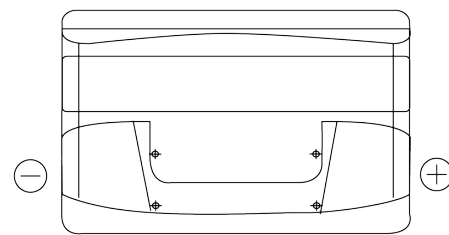

**Product overview**

Batteries for Cars

**Formula FB852**

Part number	FB852
Technology	Flooded
EAN/GTIN	3661024044660
Voltage	12 V
Capacity	85.0 Ah
CCA	760 A
Length	353 mm
Width	175 mm
Height	175 mm
Box size	LB5
Polarity	ETN 0
Terminal Type	EN taper post
Hold Down	B13
Weights (subject of variation)	19.40 kg

**Polarity**

**Terminal Type**

Positive Terminal

Negative Terminal

**Hold Down**

Design, features and specifications are subject to change without notice. We disclaim any representation or warranty, express or implied, concerning the data or recommendations, and in no event shall be liable for any loss or damage claimed to have arisen as a result. Some products may not be available in your local market.