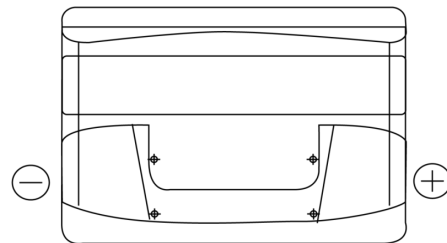

Product overview

Batteries for Cars

Formula FB800

Part number	FB800
Technology	Flooded
EAN/GTIN	3661024046244
Voltage	12 V
Capacity	80.0 Ah
CCA	640 A
Length	315 mm
Width	175 mm
Height	190 mm
Box size	L04
Polarity	ETN 0
Terminal Type	EN taper post
Hold Down	B13
Weights (subject of variation)	19.00 kg

Polarity

Terminal Type

Positive Terminal

Negative Terminal

Hold Down

Design, features and specifications are subject to change without notice. We disclaim any representation or warranty, express or implied, concerning the data or recommendations, and in no event shall be liable for any loss or damage claimed to have arisen as a result. Some products may not be available in your local market.