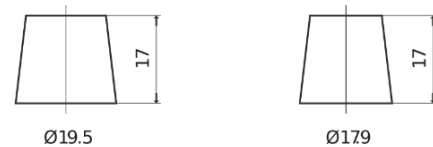

Terminal Type

Positive Terminal

Negative Terminal