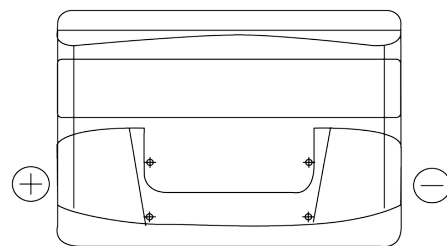

Product overview

Batteries for Cars

Formula FB741

| | |
|--------------------------------|---------------|
| Part number | FB741 |
| Technology | Flooded |
| EAN/GTIN | 3661024044561 |
| Voltage | 12 V |
| Capacity | 74.0 Ah |
| CCA | 680 A |
| Length | 278 mm |
| Width | 175 mm |
| Height | 190 mm |
| Box size | L03 |
| Polarity | ETN 1 |
| Terminal Type | EN taper post |
| Hold Down | B13 |
| Weights (subject of variation) | 16.60 kg |

Polarity

Terminal Type

Positive Terminal

Negative Terminal

Hold Down

Design, features and specifications are subject to change without notice. We disclaim any representation or warranty, express or implied, concerning the data or recommendations, and in no event shall be liable for any loss or damage claimed to have arisen as a result. Some products may not be available in your local market.