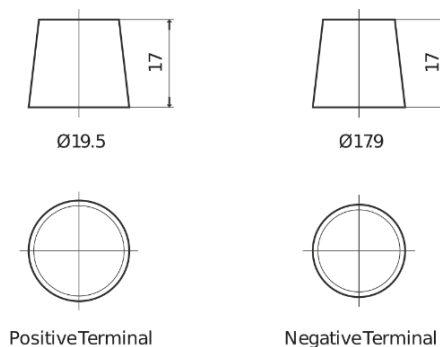

Terminal Type

Hold Down

Design, features and specifications are subject to change without notice. We disclaim any representation or warranty, express or implied, concerning the data or recommendations, and in no event shall be liable for any loss or damage claimed to have arisen as a result. Some products may not be available in your local market.