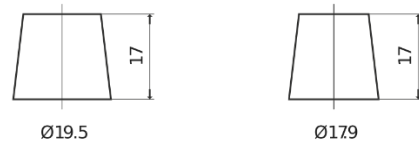

**Product overview**

Batteries for Cars

**Formula FB740**

Part number	FB740
Technology	Flooded
EAN/GTIN	3661024044554
Voltage	12 V
Capacity	74.0 Ah
CCA	680 A
Length	278 mm
Width	175 mm
Height	190 mm
Box size	L03
Polarity	ETN 0
Terminal Type	EN taper post
Hold Down	B13
Weights (subject of variation)	16.60 kg

**Polarity**

**Terminal Type**

Positive Terminal

Negative Terminal

**Hold Down**

Design, features and specifications are subject to change without notice. We disclaim any representation or warranty, express or implied, concerning the data or recommendations, and in no event shall be liable for any loss or damage claimed to have arisen as a result. Some products may not be available in your local market.