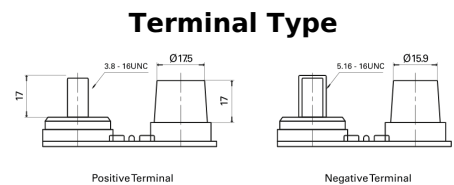

Product overview

Batteries for Marine and Leisure

Dual AGM EP900

Part number	EP900
Technology	AGM
EAN/GTIN	3661024035965
Voltage	12 V
Capacity	100 Ah
CCA	800 A
Watt hour	900 Wh
Length	330 mm
Width	173 mm
Height	240 mm
Box size	G31
Polarity	ETN 1
Terminal Type	SAE M 3/8" - 5/16" taper&stud
Hold Down	B0
Weights (subject of variation)	31.00 kg