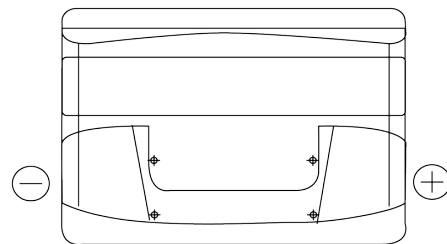

Product overview

Batteries for Cars

Formula FB712

Part number	FB712
Technology	Flooded
EAN/GTIN	3661024044646
Voltage	12 V
Capacity	71.0 Ah
CCA	670 A
Length	278 mm
Width	175 mm
Height	175 mm
Box size	LB3
Polarity	ETN 0
Terminal Type	EN taper post
Hold Down	B13
Weights (subject of variation)	15.30 kg

Polarity

Terminal Type

Positive Terminal

Negative Terminal

Hold Down

Design, features and specifications are subject to change without notice. We disclaim any representation or warranty, express or implied, concerning the data or recommendations, and in no event shall be liable for any loss or damage claimed to have arisen as a result. Some products may not be available in your local market.