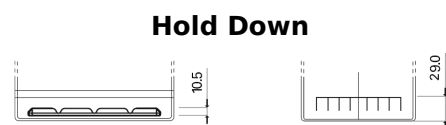

**Product overview**

Batteries for Cars

**Formula FB705**

Part number	FB705
Technology	Flooded
EAN/GTIN	3661024044448
Voltage	12 V
Capacity	70.0 Ah
CCA	540 A
Length	270 mm
Width	173 mm
Height	222 mm
Box size	D26
Polarity	ETN 1
Terminal Type	EN taper post
Hold Down	Korean B1+B6
Weights (subject of variation)	16.10 kg