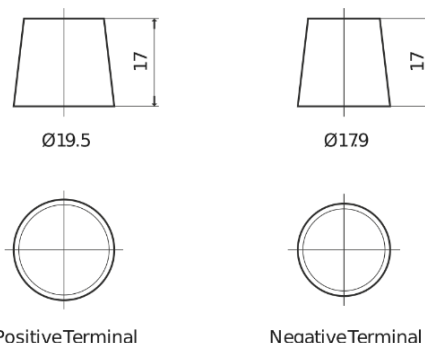

Terminal Type

Hold Down

Design, features and specifications are subject to change without notice. We disclaim any representation or warranty, express or implied, concerning the data or recommendations, and in no event shall be liable for any loss or damage claimed to have arisen as a result. Some products may not be available in your local market.