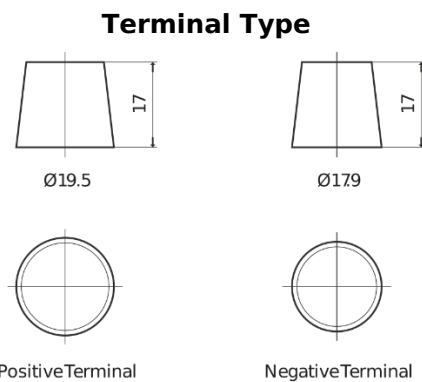

**Product overview**

Batteries for Cars

**Formula FB705**

Part number	FB705
Technology	Flooded
EAN/GTIN	3661024044448
Voltage	12 V
Capacity	70.0 Ah
CCA	540 A
Length	270 mm
Width	173 mm
Height	222 mm
Box size	D26
Polarity	ETN 1
Terminal Type	EN taper post
Hold Down	Korean B1+B6
Weights (subject of variation)	16.10 kg