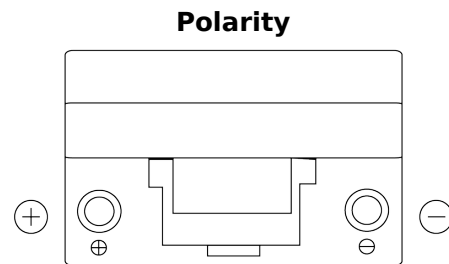

**Product overview**

Batteries for Cars

**Formula FB705**

Part number	FB705
Technology	Flooded
EAN/GTIN	3661024044448
Voltage	12 V
Capacity	70.0 Ah
CCA	540 A
Length	270 mm
Width	173 mm
Height	222 mm
Box size	D26
Polarity	ETN 1
Terminal Type	EN taper post
Hold Down	Korean B1+B6
Weights (subject of variation)	16.10 kg