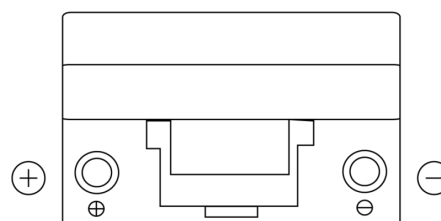

Product overview

Batteries for Cars

Formula FB705

Part number	FB705
Technology	Flooded
EAN/GTIN	3661024044448
Voltage	12 V
Capacity	70.0 Ah
CCA	540 A
Length	270 mm
Width	173 mm
Height	222 mm
Box size	D26
Polarity	ETN 1
Terminal Type	EN taper post
Hold Down	Korean B1+B6
Weights (subject of variation)	16.10 kg

Polarity

Terminal Type

Hold Down

Design, features and specifications are subject to change without notice. We disclaim any representation or warranty, express or implied, concerning the data or recommendations, and in no event shall be liable for any loss or damage claimed to have arisen as a result. Some products may not be available in your local market.