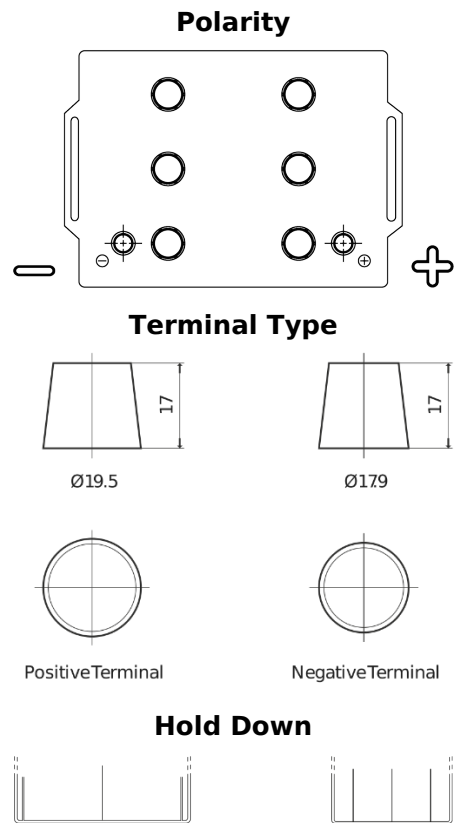

Product overview

Batteries for Trucks, Buses, Construction, Agriculture

StartPRO TG145A

Part number	TG145A
Technology	Flooded
EAN/GTIN	3661024055550
Voltage	12 V
Capacity	145 Ah
CCA	1000 A
Length	360 mm
Width	253 mm
Height	240 mm
Box size	F21
Polarity	ETN 6
Terminal Type	EN taper post
Hold Down	B0
Weights (subject of variation)	38.10 kg