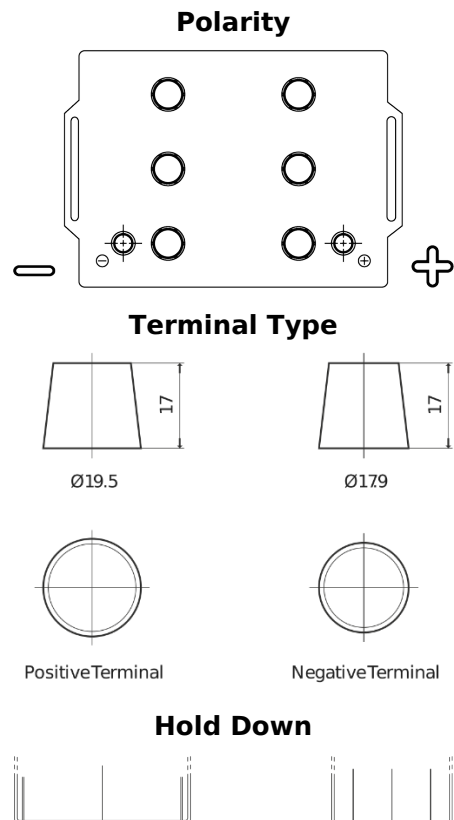

Product overview

Batteries for Trucks, Buses, Construction, Agriculture

StartPRO FG145A

Part number	FG145A
Technology	Flooded
EAN/GTIN	3661024045551
Voltage	12 V
Capacity	145 Ah
CCA	1000 A
Length	360 mm
Width	253 mm
Height	240 mm
Box size	F21
Polarity	ETN 6
Terminal Type	EN taper post
Hold Down	B0
Weights (subject of variation)	38.10 kg