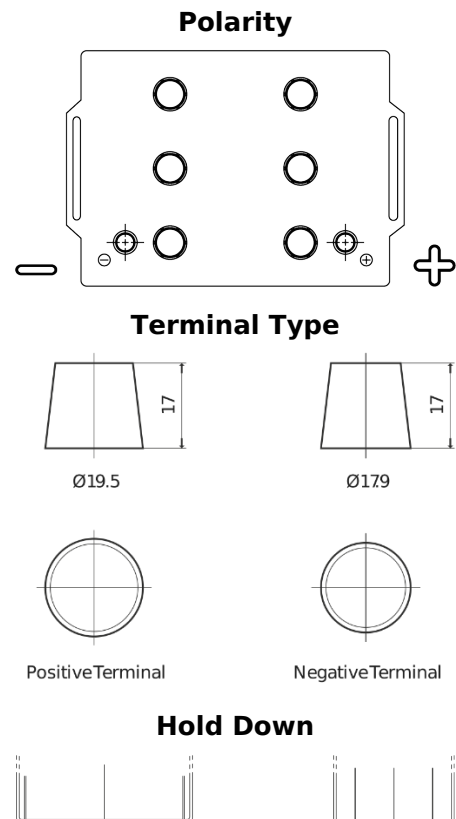

Product overview

Batteries for Trucks, Buses, Construction, Agriculture

StartPRO EG145A

Part number	EG145A
Technology	Flooded
EAN/GTIN	3661024035552
Voltage	12 V
Capacity	145 Ah
CCA	1000 A
Length	360 mm
Width	253 mm
Height	240 mm
Box size	F21
Polarity	ETN 6
Terminal Type	EN taper post
Hold Down	B0
Weights (subject of variation)	38.10 kg