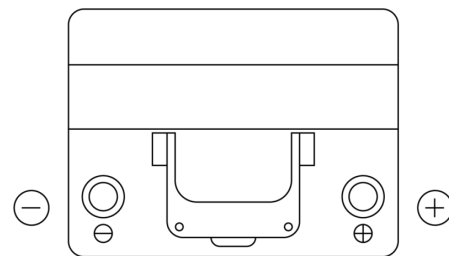

Product overview

Batteries for Cars

Formula FB604

Part number	FB604
Technology	Flooded
EAN/GTIN	3661024044417
Voltage	12 V
Capacity	60.0 Ah
CCA	480 A
Length	230 mm
Width	173 mm
Height	222 mm
Box size	D23
Polarity	ETN 0
Terminal Type	EN taper post
Hold Down	Korean B1
Weights (subject of variation)	14.60 kg

Polarity

Terminal Type

Hold Down

Design, features and specifications are subject to change without notice. We disclaim any representation or warranty, express or implied, concerning the data or recommendations, and in no event shall be liable for any loss or damage claimed to have arisen as a result. Some products may not be available in your local market.