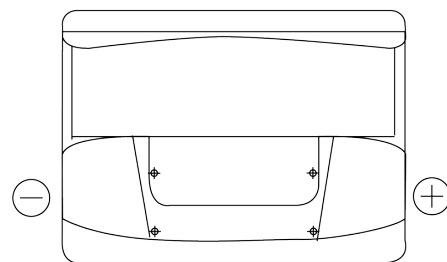

Product overview

Batteries for Cars

Formula FB602

Part number	FB602
Technology	Flooded
EAN/GTIN	3661024044639
Voltage	12 V
Capacity	60.0 Ah
CCA	540 A
Length	242 mm
Width	175 mm
Height	175 mm
Box size	LB2
Polarity	ETN 0
Terminal Type	EN taper post
Hold Down	B13
Weights (subject of variation)	12.90 kg

Polarity

Terminal Type

Positive Terminal

Negative Terminal

Hold Down

Design, features and specifications are subject to change without notice. We disclaim any representation or warranty, express or implied, concerning the data or recommendations, and in no event shall be liable for any loss or damage claimed to have arisen as a result. Some products may not be available in your local market.