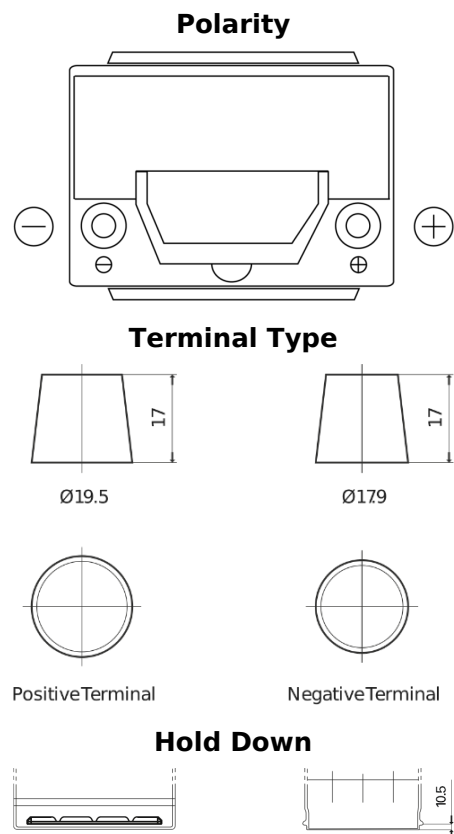

Product overview

Batteries for Cars

Futura CA654

Part number	CA654
Technology	Flooded
EAN/GTIN	3661024016483
Voltage	12 V
Capacity	65.0 Ah
CCA	580 A
Length	230 mm
Width	173 mm
Height	222 mm
Box size	D23
Polarity	ETN 0
Terminal Type	EN taper post
Hold Down	Korean B1
Weights (subject of variation)	16.00 kg