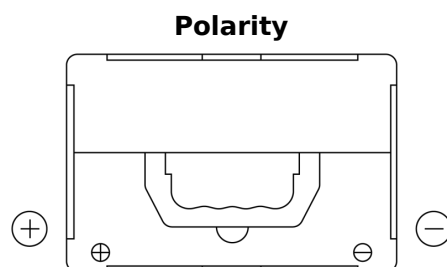

Product overview

Batteries for Cars

Formula FB558

Part number	FB558
Technology	Flooded
EAN/GTIN	3661024046985
Voltage	12 V
Capacity	55.0 Ah
CCA	620 A
Length	230 mm
Width	180 mm
Height	186 mm
Box size	G75
Polarity	ETN 1
Terminal Type	SAE S 3/8" side Terminal
Hold Down	B7
Weights (subject of variation)	14.20 kg