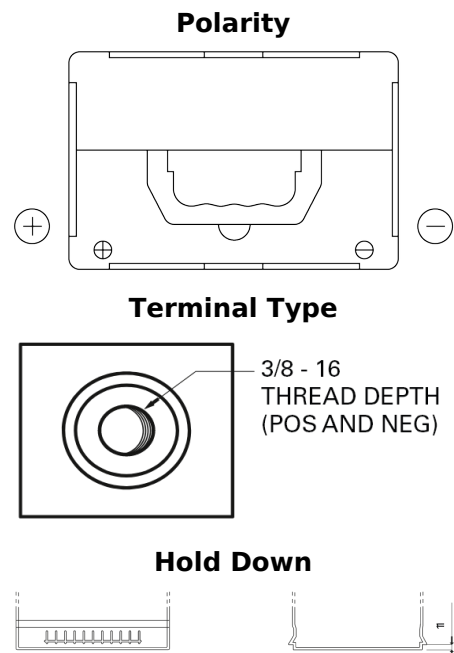

Product overview

Batteries for Cars

Formula FB558

Part number	FB558
Technology	Flooded
EAN/GTIN	3661024046985
Voltage	12 V
Capacity	55.0 Ah
CCA	620 A
Length	230 mm
Width	180 mm
Height	186 mm
Box size	G75
Polarity	ETN 1
Terminal Type	SAE S 3/8" side Terminal
Hold Down	B7
Weights (subject of variation)	14.20 kg