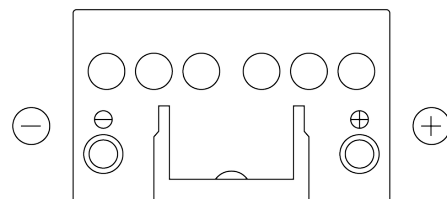

Product overview

Batteries for Cars

Plus CB450

Part number	CB450
Technology	Flooded
EAN/GTIN	3661024014496
Voltage	12 V
Capacity	45 Ah
CCA	330 A
Length	220 mm
Width	135 mm
Height	225 mm
Box size	E02
Polarity	ETN 0
Terminal Type	EN taper post
Hold Down	B1
Weights (subject of variation)	12.50 kg

Polarity

Terminal Type

Positive Terminal

Negative Terminal

Hold Down

Design, features and specifications are subject to change without notice. We disclaim any representation or warranty, express or implied, concerning the data or recommendations, and in no event shall be liable for any loss or damage claimed to have arisen as a result. Some products may not be available in your local market.