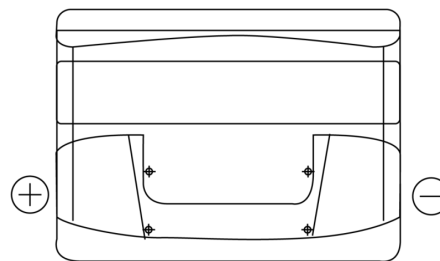

Product overview

Batteries for Cars

Formula FB501

Part number	FB501
Technology	Flooded
EAN/GTIN	3661024044523
Voltage	12 V
Capacity	50.0 Ah
CCA	450 A
Length	207 mm
Width	175 mm
Height	190 mm
Box size	L01
Polarity	ETN 1
Terminal Type	EN taper post
Hold Down	B13
Weights (subject of variation)	12.20 kg

Polarity

Terminal Type

Hold Down

Design, features and specifications are subject to change without notice. We disclaim any representation or warranty, express or implied, concerning the data or recommendations, and in no event shall be liable for any loss or damage claimed to have arisen as a result. Some products may not be available in your local market.