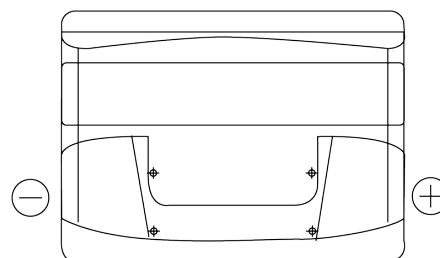

Product overview

Batteries for Cars

Formula FB500

Part number	FB500
Technology	Flooded
EAN/GTIN	3661024044516
Voltage	12 V
Capacity	50.0 Ah
CCA	450 A
Length	207 mm
Width	175 mm
Height	190 mm
Box size	L01
Polarity	ETN 0
Terminal Type	EN taper post
Hold Down	B13
Weights (subject of variation)	12.20 kg

Polarity

Terminal Type

Positive Terminal

Negative Terminal

Hold Down

Design, features and specifications are subject to change without notice. We disclaim any representation or warranty, express or implied, concerning the data or recommendations, and in no event shall be liable for any loss or damage claimed to have arisen as a result. Some products may not be available in your local market.