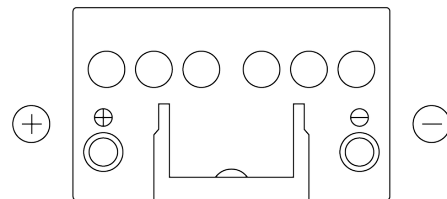

Product overview

Batteries for Cars

Formula FB451

Part number	FB451
Technology	Flooded
EAN/GTIN	3661024044486
Voltage	12 V
Capacity	45 Ah
CCA	330 A
Length	220 mm
Width	135 mm
Height	225 mm
Box size	E02
Polarity	ETN 1
Terminal Type	EN taper post
Hold Down	B1
Weights (subject of variation)	12.50 kg

Polarity

Terminal Type

Positive Terminal

Negative Terminal

Hold Down

Design, features and specifications are subject to change without notice. We disclaim any representation or warranty, express or implied, concerning the data or recommendations, and in no event shall be liable for any loss or damage claimed to have arisen as a result. Some products may not be available in your local market.