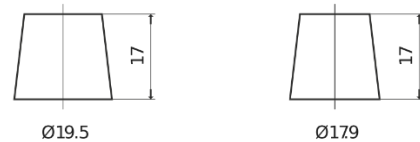

Product overview

Batteries for Cars

Formula FB451

Part number	FB451
Technology	Flooded
EAN/GTIN	3661024044486
Voltage	12 V
Capacity	45 Ah
CCA	330 A
Length	220 mm
Width	135 mm
Height	225 mm
Box size	E02
Polarity	ETN 1
Terminal Type	EN taper post
Hold Down	B1
Weights (subject of variation)	12.50 kg

Polarity

Terminal Type

Positive Terminal

Negative Terminal

Hold Down

Design, features and specifications are subject to change without notice. We disclaim any representation or warranty, express or implied, concerning the data or recommendations, and in no event shall be liable for any loss or damage claimed to have arisen as a result. Some products may not be available in your local market.