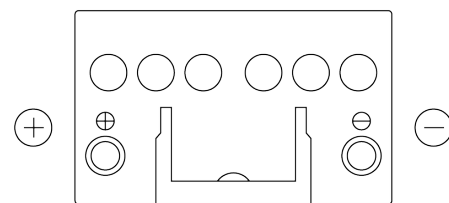

Product overview

Batteries for Cars

Formula FB451

Part number	FB451
Technology	Flooded
EAN/GTIN	3661024044486
Voltage	12 V
Capacity	45 Ah
CCA	330 A
Length	220 mm
Width	135 mm
Height	225 mm
Box size	E02
Polarity	ETN 1
Terminal Type	EN taper post
Hold Down	B1
Weights (subject of variation)	12.50 kg

Polarity

Terminal Type

Positive Terminal

Negative Terminal

Hold Down

Design, features and specifications are subject to change without notice. We disclaim any representation or warranty, express or implied, concerning the data or recommendations, and in no event shall be liable for any loss or damage claimed to have arisen as a result. Some products may not be available in your local market.