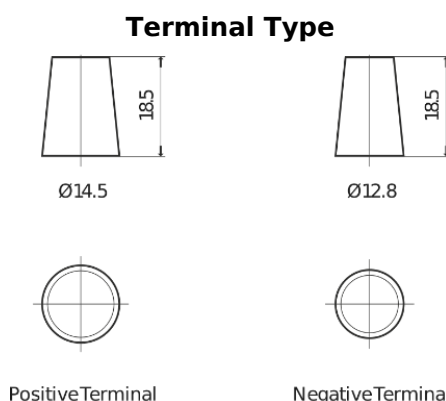

Product overview

Batteries for Cars

Formula FB457

Part number	FB457
Technology	Flooded
EAN/GTIN	3661024044363
Voltage	12 V
Capacity	45.0 Ah
CCA	330 A
Length	237 mm
Width	127 mm
Height	227 mm
Box size	B24
Polarity	ETN 1
Terminal Type	JIS taper post
Hold Down	B0
Weights (subject of variation)	11.40 kg