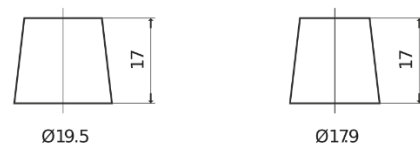

Terminal Type