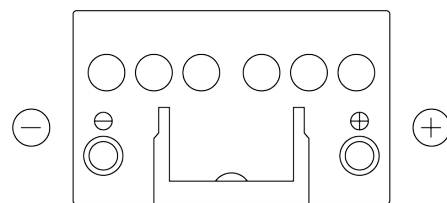

Product overview

Batteries for Cars

Formula FB450

Part number	FB450
Technology	Flooded
EAN/GTIN	3661024044493
Voltage	12 V
Capacity	45.0 Ah
CCA	330 A
Length	220 mm
Width	135 mm
Height	225 mm
Box size	E02
Polarity	ETN 0
Terminal Type	EN taper post
Hold Down	B1
Weights (subject of variation)	12.50 kg

Polarity

Terminal Type

Positive Terminal

Negative Terminal

Hold Down

Design, features and specifications are subject to change without notice. We disclaim any representation or warranty, express or implied, concerning the data or recommendations, and in no event shall be liable for any loss or damage claimed to have arisen as a result. Some products may not be available in your local market.