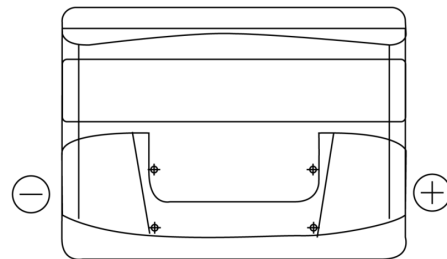

**Product overview**

Batteries for Cars

**Formula FB442**

Part number	FB442
Technology	Flooded
EAN/GTIN	3661024044608
Voltage	12 V
Capacity	44.0 Ah
CCA	420 A
Length	207 mm
Width	175 mm
Height	175 mm
Box size	LB1
Polarity	ETN 0
Terminal Type	EN taper post
Hold Down	B13
Weights (subject of variation)	10.60 kg

**Polarity**

**Terminal Type**

Positive Terminal

Negative Terminal

**Hold Down**

Design, features and specifications are subject to change without notice. We disclaim any representation or warranty, express or implied, concerning the data or recommendations, and in no event shall be liable for any loss or damage claimed to have arisen as a result. Some products may not be available in your local market.