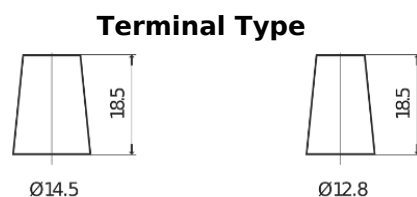

Product overview

Batteries for Cars

Formula FB357

Part number	FB357
Technology	Flooded
EAN/GTIN	3661024044349
Voltage	12 V
Capacity	35.0 Ah
CCA	240 A
Length	187 mm
Width	127 mm
Height	220 mm
Box size	B19
Polarity	ETN 1
Terminal Type	JIS taper post
Hold Down	B0
Weights (subject of variation)	8.90 kg