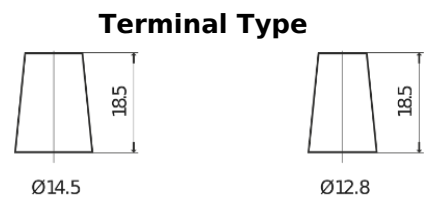

Product overview

Batteries for Cars

Formula FB357

Part number	FB357
Technology	Flooded
EAN/GTIN	3661024044349
Voltage	12 V
Capacity	35.0 Ah
CCA	240 A
Length	187 mm
Width	127 mm
Height	220 mm
Box size	B19
Polarity	ETN 1
Terminal Type	JIS taper post
Hold Down	B0
Weights (subject of variation)	8.90 kg