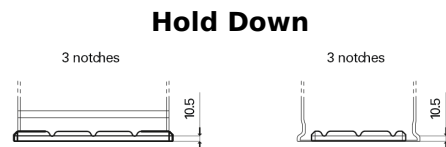

**Product overview**

Batteries for Trucks, Buses, Construction, Agriculture

**StartPRO TG1355**

Part number	TG1355
Technology	Flooded
EAN/GTIN	3661024055529
Voltage	12 V
Capacity	135 Ah
CCA	1000 A
Length	514 mm
Width	175 mm
Height	210 mm
Box size	DB8
Polarity	ETN 3
Terminal Type	EN taper post
Hold Down	B3
Weights (subject of variation)	36.00 kg