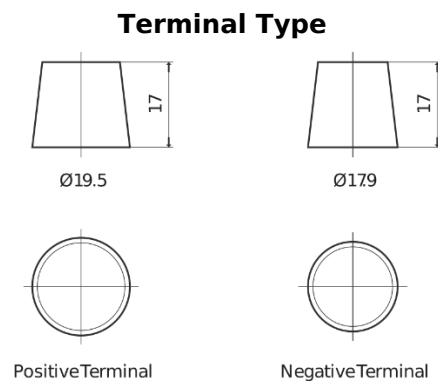

**Product overview**

Batteries for Trucks, Buses, Construction, Agriculture

**StartPRO TG1355**

Part number	TG1355
Technology	Flooded
EAN/GTIN	3661024055529
Voltage	12 V
Capacity	135 Ah
CCA	1000 A
Length	514 mm
Width	175 mm
Height	210 mm
Box size	DB8
Polarity	ETN 3
Terminal Type	EN taper post
Hold Down	B3
Weights (subject of variation)	36.00 kg