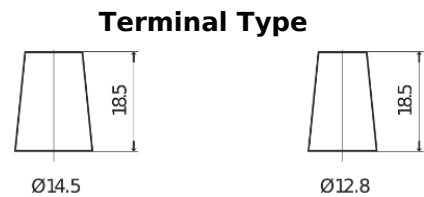

Product overview

Batteries for Cars

Formula FB356

Part number	FB356
Technology	Flooded
EAN/GTIN	3661024044332
Voltage	12 V
Capacity	35.0 Ah
CCA	240 A
Length	187 mm
Width	127 mm
Height	220 mm
Box size	B19
Polarity	ETN 0
Terminal Type	JIS taper post
Hold Down	B0
Weights (subject of variation)	8.90 kg