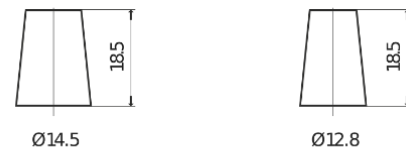

Terminal Type