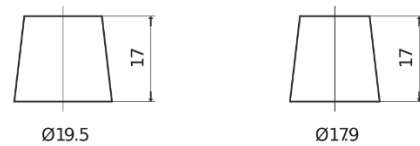

**Product overview**

Batteries for Trucks, Buses, Construction, Agriculture

**StartPRO FG1355**

Part number	FG1355
Technology	Flooded
EAN/GTIN	3661024045520
Voltage	12 V
Capacity	135 Ah
CCA	1000 A
Length	514 mm
Width	175 mm
Height	210 mm
Box size	DB8
Polarity	ETN 3
Terminal Type	EN taper post
Hold Down	B3
Weights (subject of variation)	36.00 kg

**Polarity**

**Terminal Type**

Positive Terminal

Negative Terminal

**Hold Down**

Design, features and specifications are subject to change without notice. We disclaim any representation or warranty, express or implied, concerning the data or recommendations, and in no event shall be liable for any loss or damage claimed to have arisen as a result. Some products may not be available in your local market.