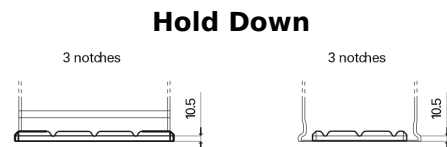

**Product overview**

Batteries for Trucks, Buses, Construction, Agriculture

**StartPRO FG1355**

Part number	FG1355
Technology	Flooded
EAN/GTIN	3661024045520
Voltage	12 V
Capacity	135 Ah
CCA	1000 A
Length	514 mm
Width	175 mm
Height	210 mm
Box size	DB8
Polarity	ETN 3
Terminal Type	EN taper post
Hold Down	B3
Weights (subject of variation)	36.00 kg