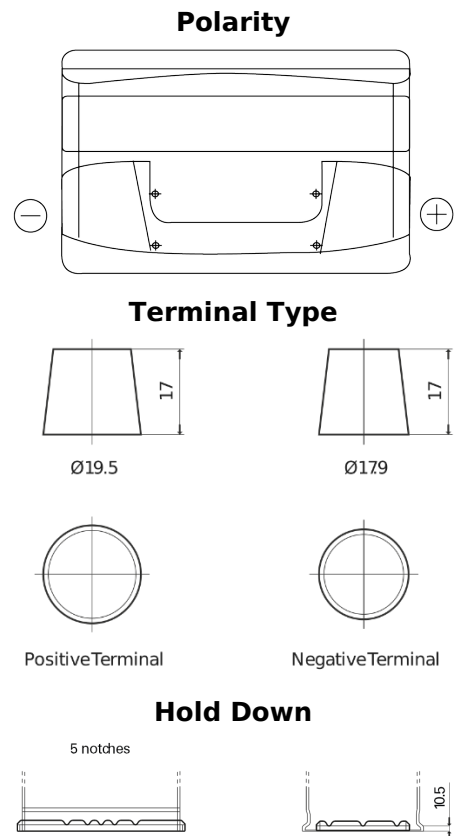

Product overview

Batteries for Cars

Formula FB1000

Part number	FB1000
Technology	Flooded
EAN/GTIN	3661024044714
Voltage	12 V
Capacity	100.0 Ah
CCA	720 A
Length	315 mm
Width	175 mm
Height	205 mm
Box size	LH4
Polarity	ETN 0
Terminal Type	EN taper post
Hold Down	B13
Weights (subject of variation)	21.90 kg