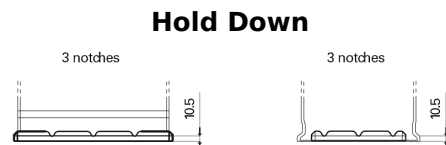

**Product overview**

Batteries for Trucks, Buses, Construction, Agriculture

**PowerPRO Agri&Construction EJ1355**

Part number	EJ1355
Technology	Flooded
EAN/GTIN	3661024036955
Voltage	12 V
Capacity	135 Ah
CCA	1000 A
Length	514 mm
Width	175 mm
Height	210 mm
Box size	DB8
Polarity	ETN 3
Terminal Type	EN taper post
Hold Down	B3
Weights (subject of variation)	36.00 kg