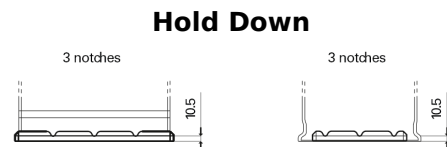

Product overview

Batteries for Trucks, Buses, Construction, Agriculture

StartPRO EG1355

Part number	EG1355
Technology	Flooded
EAN/GTIN	3661024035521
Voltage	12 V
Capacity	135 Ah
CCA	1000 A
Length	514 mm
Width	175 mm
Height	210 mm
Box size	DB8
Polarity	ETN 3
Terminal Type	EN taper post
Hold Down	B3
Weights (subject of variation)	36.00 kg