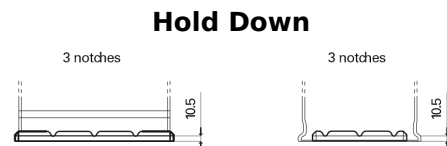

Product overview

Batteries for Trucks, Buses, Construction, Agriculture

StartPRO EG1355

| | |
|--------------------------------|---------------|
| Part number | EG1355 |
| Technology | Flooded |
| EAN/GTIN | 3661024035521 |
| Voltage | 12 V |
| Capacity | 135 Ah |
| CCA | 1000 A |
| Length | 514 mm |
| Width | 175 mm |
| Height | 210 mm |
| Box size | DB8 |
| Polarity | ETN 3 |
| Terminal Type | EN taper post |
| Hold Down | B3 |
| Weights (subject of variation) | 36.00 kg |