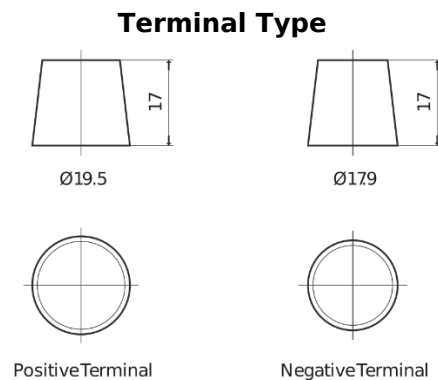

Product overview

Batteries for Trucks, Buses, Construction, Agriculture

StartPRO EG1355

| | |
|--------------------------------|---------------|
| Part number | EG1355 |
| Technology | Flooded |
| EAN/GTIN | 3661024035521 |
| Voltage | 12 V |
| Capacity | 135 Ah |
| CCA | 1000 A |
| Length | 514 mm |
| Width | 175 mm |
| Height | 210 mm |
| Box size | DB8 |
| Polarity | ETN 3 |
| Terminal Type | EN taper post |
| Hold Down | B3 |
| Weights (subject of variation) | 36.00 kg |