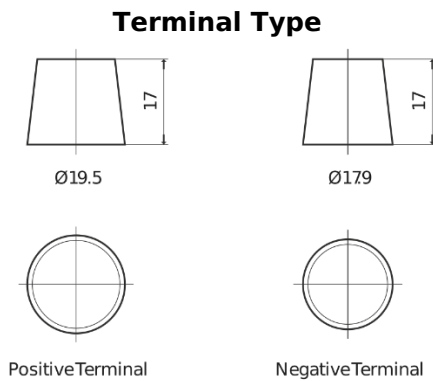

Product overview

Batteries for Trucks, Buses, Construction, Agriculture

PowerPRO Agri&Construction CJ1355

Part number	CJ1355
Technology	Flooded
EAN/GTIN	3661024016797
Voltage	12 V
Capacity	135 Ah
CCA	1000 A
Length	514 mm
Width	175 mm
Height	210 mm
Box size	DB8
Polarity	ETN 3
Terminal Type	EN taper post
Hold Down	B3
Weights (subject of variation)	36.00 kg