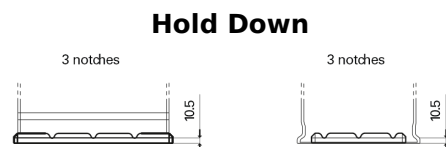

Product overview

Batteries for Trucks, Buses, Construction, Agriculture

PowerPRO Agri&Construction CJ1355

Part number	CJ1355
Technology	Flooded
EAN/GTIN	3661024016797
Voltage	12 V
Capacity	135 Ah
CCA	1000 A
Length	514 mm
Width	175 mm
Height	210 mm
Box size	DB8
Polarity	ETN 3
Terminal Type	EN taper post
Hold Down	B3
Weights (subject of variation)	36.00 kg