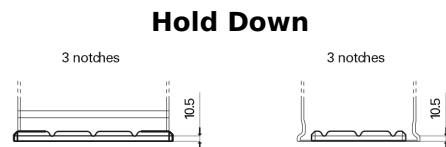

Product overview

Batteries for Trucks, Buses, Construction, Agriculture

PowerPRO Agri&Construction CJ1355

Part number	CJ1355
Technology	Flooded
EAN/GTIN	3661024016797
Voltage	12 V
Capacity	135 Ah
CCA	1000 A
Length	514 mm
Width	175 mm
Height	210 mm
Box size	DB8
Polarity	ETN 3
Terminal Type	EN taper post
Hold Down	B3
Weights (subject of variation)	36.00 kg