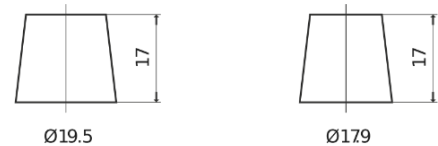

**Product overview**

Batteries for Cars

**Futura CA612**

Part number	CA612
Technology	Flooded
EAN/GTIN	3661024014274
Voltage	12 V
Capacity	61.0 Ah
CCA	600 A
Length	242 mm
Width	175 mm
Height	175 mm
Box size	LB2
Polarity	ETN 0
Terminal Type	EN taper post
Hold Down	B13
Weights (subject of variation)	14.00 kg

**Polarity**

**Terminal Type**

Positive Terminal

Negative Terminal

**Hold Down**

Design, features and specifications are subject to change without notice. We disclaim any representation or warranty, express or implied, concerning the data or recommendations, and in no event shall be liable for any loss or damage claimed to have arisen as a result. Some products may not be available in your local market.