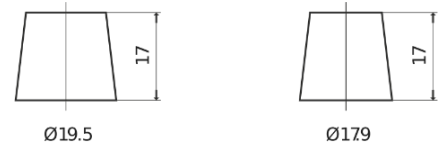

Terminal Type

Positive Terminal

Negative Terminal