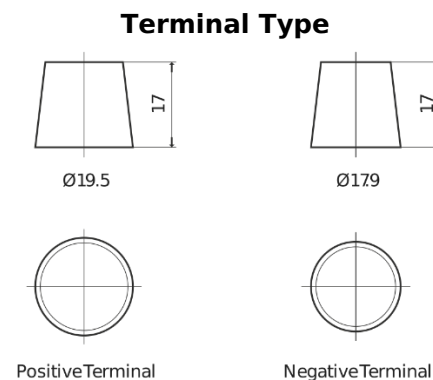

Product overview

Batteries for Cars

Premium EA955

Part number	EA955
Technology	Flooded
EAN/GTIN	3661024034197
Voltage	12 V
Capacity	95 Ah
CCA	800 A
Length	306 mm
Width	173 mm
Height	222 mm
Box size	D31
Polarity	ETN 1
Terminal Type	EN taper post
Hold Down	Korean B1
Weights (subject of variation)	21.40 kg