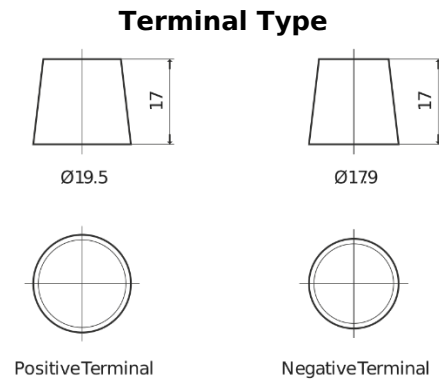

**Product overview**

Batteries for Cars

**Premium EA955**

Part number	EA955
Technology	Flooded
EAN/GTIN	3661024034197
Voltage	12 V
Capacity	95 Ah
CCA	800 A
Length	306 mm
Width	173 mm
Height	222 mm
Box size	D31
Polarity	ETN 1
Terminal Type	EN taper post
Hold Down	Korean B1
Weights (subject of variation)	21.40 kg