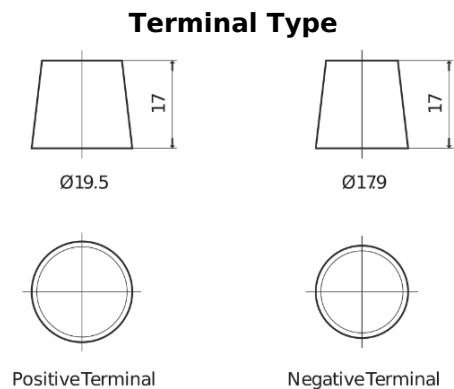

**Product overview**

Batteries for Cars

**Formula Xtreme FA754**

Part number	FA754
Technology	Flooded
EAN/GTIN	3661024044165
Voltage	12 V
Capacity	75.0 Ah
CCA	630 A
Length	270 mm
Width	173 mm
Height	222 mm
Box size	D26
Polarity	ETN 0
Terminal Type	EN taper post
Hold Down	Korean B1+B6
Weights (subject of variation)	17.40 kg