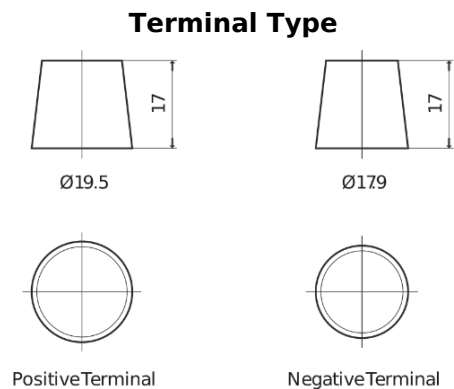

Product overview

Batteries for Cars

Formula Xtreme FA754

Part number	FA754
Technology	Flooded
EAN/GTIN	3661024044165
Voltage	12 V
Capacity	75.0 Ah
CCA	630 A
Length	270 mm
Width	173 mm
Height	222 mm
Box size	D26
Polarity	ETN 0
Terminal Type	EN taper post
Hold Down	Korean B1+B6
Weights (subject of variation)	17.40 kg