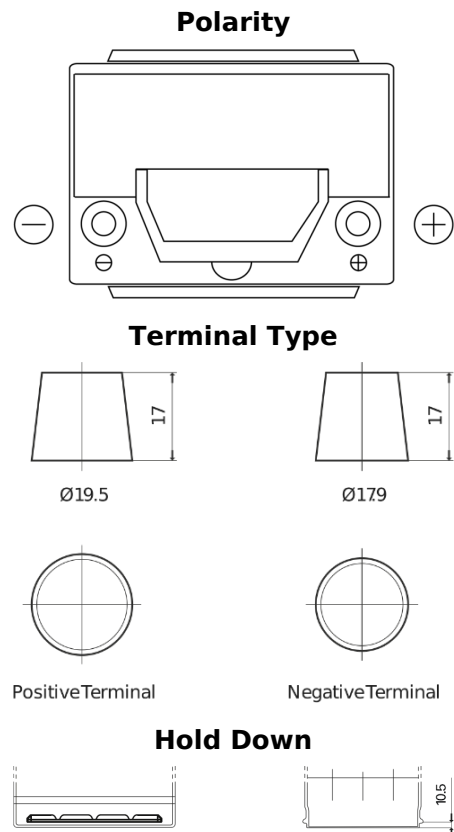

**Product overview**

Batteries for Cars

**Formula Xtreme FA654**

Part number	FA654
Technology	Flooded
EAN/GTIN	3661024044141
Voltage	12 V
Capacity	65.0 Ah
CCA	580 A
Length	230 mm
Width	173 mm
Height	222 mm
Box size	D23
Polarity	ETN 0
Terminal Type	EN taper post
Hold Down	Korean B1
Weights (subject of variation)	16.00 kg