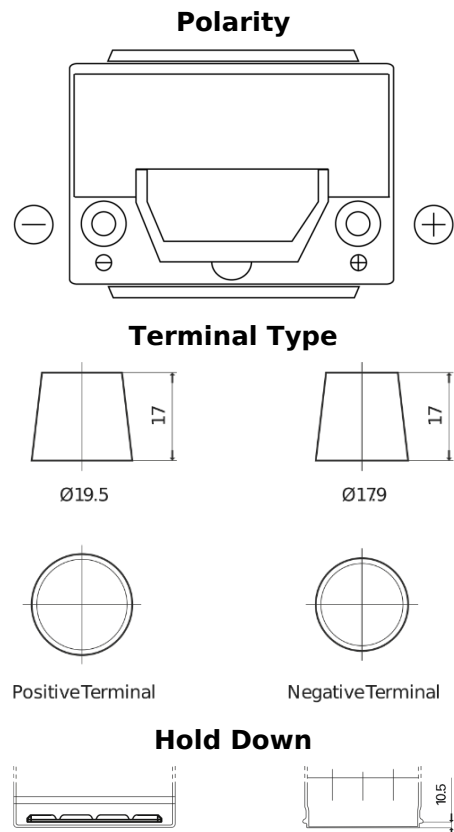

Product overview

Batteries for Cars

Formula Xtreme FA654

Part number	FA654
Technology	Flooded
EAN/GTIN	3661024044141
Voltage	12 V
Capacity	65.0 Ah
CCA	580 A
Length	230 mm
Width	173 mm
Height	222 mm
Box size	D23
Polarity	ETN 0
Terminal Type	EN taper post
Hold Down	Korean B1
Weights (subject of variation)	16.00 kg