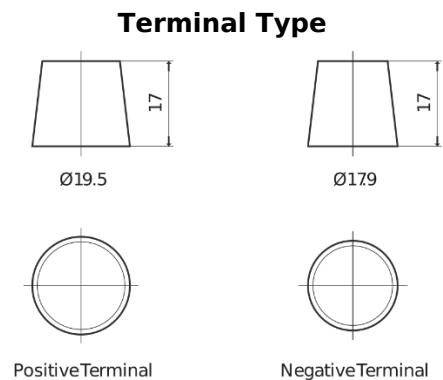

**Product overview**

Batteries for Cars

**Premium EA954**

Part number	EA954
Technology	Flooded
EAN/GTIN	3661024034180
Voltage	12 V
Capacity	95 Ah
CCA	800 A
Length	306 mm
Width	173 mm
Height	222 mm
Box size	D31
Polarity	ETN 0
Terminal Type	EN taper post
Hold Down	Korean B1
Weights (subject of variation)	21.40 kg