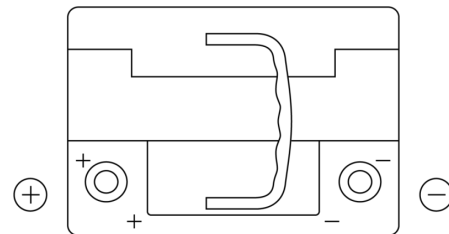

**Product overview**

Batteries for Cars

**Formula Xtreme FA601**

Part number	FA601
Technology	Flooded
EAN/GTIN	3661024044233
Voltage	12 V
Capacity	60.0 Ah
CCA	600 A
Length	242 mm
Width	175 mm
Height	190 mm
Box size	L02
Polarity	ETN 1
Terminal Type	EN taper post
Hold Down	B13
Weights (subject of variation)	15.00 kg

**Polarity**

**Terminal Type**

Positive Terminal

Negative Terminal

**Hold Down**

Design, features and specifications are subject to change without notice. We disclaim any representation or warranty, express or implied, concerning the data or recommendations, and in no event shall be liable for any loss or damage claimed to have arisen as a result. Some products may not be available in your local market.