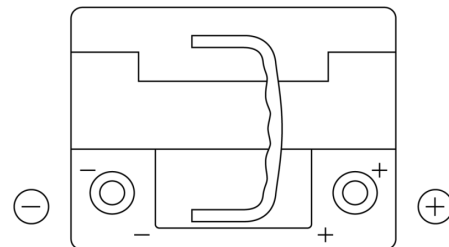

Product overview

Batteries for Cars

Formula Xtreme FA530

| | |
|--------------------------------|---------------|
| Part number | FA530 |
| Technology | Flooded |
| EAN/GTIN | 3661024044202 |
| Voltage | 12 V |
| Capacity | 53.0 Ah |
| CCA | 540 A |
| Length | 207 mm |
| Width | 175 mm |
| Height | 190 mm |
| Box size | L01 |
| Polarity | ETN 0 |
| Terminal Type | EN taper post |
| Hold Down | B13 |
| Weights (subject of variation) | 12.70 kg |

Polarity

Terminal Type

Positive Terminal

Negative Terminal

Hold Down

Design, features and specifications are subject to change without notice. We disclaim any representation or warranty, express or implied, concerning the data or recommendations, and in no event shall be liable for any loss or damage claimed to have arisen as a result. Some products may not be available in your local market.