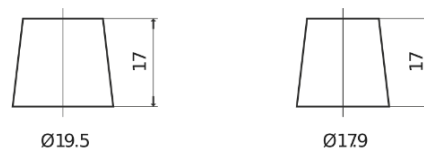

Terminal Type