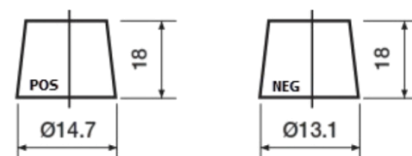

Product overview

Batteries for Cars

Formula Xtreme FA456

Part number	FA456
Technology	Flooded
EAN/GTIN	3661024044127
Voltage	12 V
Capacity	45.0 Ah
CCA	390 A
Length	237 mm
Width	127 mm
Height	227 mm
Box size	B24
Polarity	ETN 0
Terminal Type	JIS taper post
Hold Down	B1
Weights (subject of variation)	11.80 kg

Polarity

Terminal Type

Remove T1 adapter for T3

Hold Down

Design, features and specifications are subject to change without notice. We disclaim any representation or warranty, express or implied, concerning the data or recommendations, and in no event shall be liable for any loss or damage claimed to have arisen as a result. Some products may not be available in your local market.