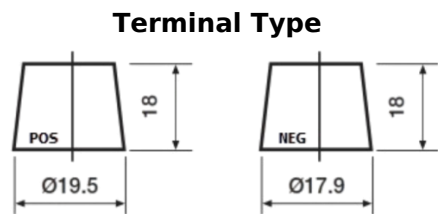

Product overview

Batteries for Cars

Formula Xtreme FA406

Part number	FA406
Technology	Flooded
EAN/GTIN	3661024047005
Voltage	12 V
Capacity	40.0 Ah
CCA	350 A
Length	187 mm
Width	127 mm
Height	220 mm
Box size	B19
Polarity	ETN 0
Terminal Type	JIS taper post
Hold Down	B1
Weights (subject of variation)	9.30 kg