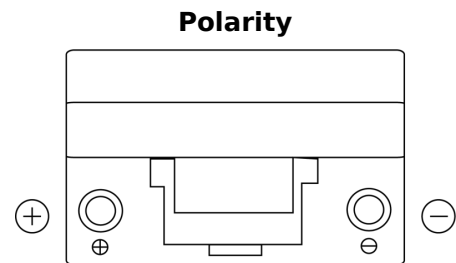

**Product overview**

Batteries for Marine and Leisure

**Dual EFB EZ650**

Part number	EZ650
Technology	EFB
EAN/GTIN	3661024037648
Voltage	12 V
Capacity	75.0 Ah
CCA	750 A
Watt hour	650 Wh
Length	260 mm
Width	173 mm
Height	222 mm
Box size	D26
Polarity	ETN 1
Terminal Type	EN taper post
Hold Down	B0
Weights (subject of variation)	19.00 kg