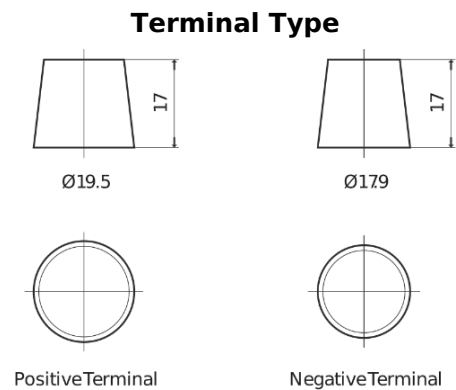

**Product overview**

Batteries for Marine and Leisure

**Dual EFB EZ650**

Part number	EZ650
Technology	EFB
EAN/GTIN	3661024037648
Voltage	12 V
Capacity	75.0 Ah
CCA	750 A
Watt hour	650 Wh
Length	260 mm
Width	173 mm
Height	222 mm
Box size	D26
Polarity	ETN 1
Terminal Type	EN taper post
Hold Down	B0
Weights (subject of variation)	19.00 kg