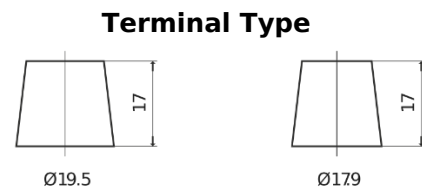

Product overview

Batteries for Trucks, Buses, Construction, Agriculture

EndurancePRO EFB EX2253

Part number	EX2253
Technology	EFB
EAN/GTIN	3661024036702
Voltage	12 V
Capacity	225.0 Ah
CCA	1150 A
Length	518 mm
Width	274 mm
Height	240 mm
Box size	D06
Polarity	ETN 3
Terminal Type	EN taper post
Hold Down	B0
Weights (subject of variation)	60.10 kg