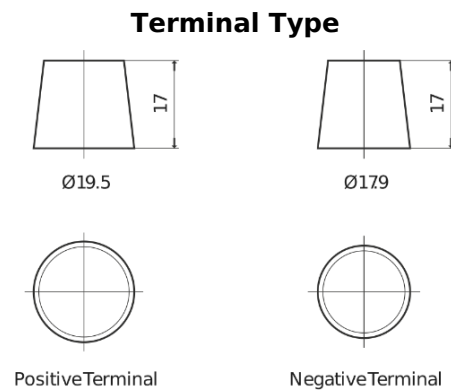

**Product overview**

Batteries for Trucks, Buses, Construction, Agriculture

**EndurancePRO EFB EX1803**

Part number	EX1803
Technology	EFB
EAN/GTIN	3661024036696
Voltage	12 V
Capacity	180.0 Ah
CCA	1000 A
Length	513 mm
Width	223 mm
Height	223 mm
Box size	D05
Polarity	ETN 3
Terminal Type	EN taper post
Hold Down	B0
Weights (subject of variation)	46.10 kg