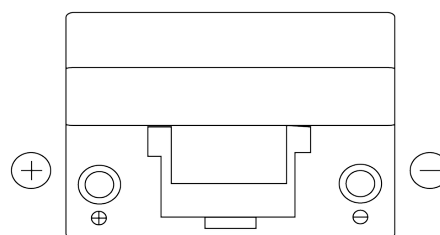

Product overview

Batteries for Cars

Technica TB955

Part number	TB955
Technology	Flooded
EAN/GTIN	3661024054461
Voltage	12 V
Capacity	95 Ah
CCA	760 A
Length	306 mm
Width	173 mm
Height	222 mm
Box size	D31
Polarity	ETN 1
Terminal Type	EN taper post
Hold Down	Korean B1
Weights (subject of variation)	20.60 kg

Polarity

Terminal Type

Positive Terminal

Negative Terminal

Hold Down

Design, features and specifications are subject to change without notice. We disclaim any representation or warranty, express or implied, concerning the data or recommendations, and in no event shall be liable for any loss or damage claimed to have arisen as a result. Some products may not be available in your local market.