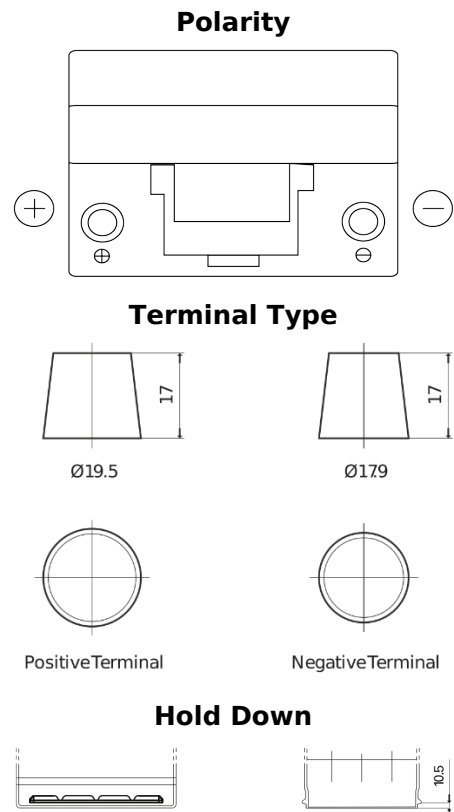

Product overview

Batteries for Cars

Formula FB955

Part number	FB955
Technology	Flooded
EAN/GTIN	3661024044462
Voltage	12 V
Capacity	95 Ah
CCA	760 A
Length	306 mm
Width	173 mm
Height	222 mm
Box size	D31
Polarity	ETN 1
Terminal Type	EN taper post
Hold Down	Korean B1
Weights (subject of variation)	20.60 kg