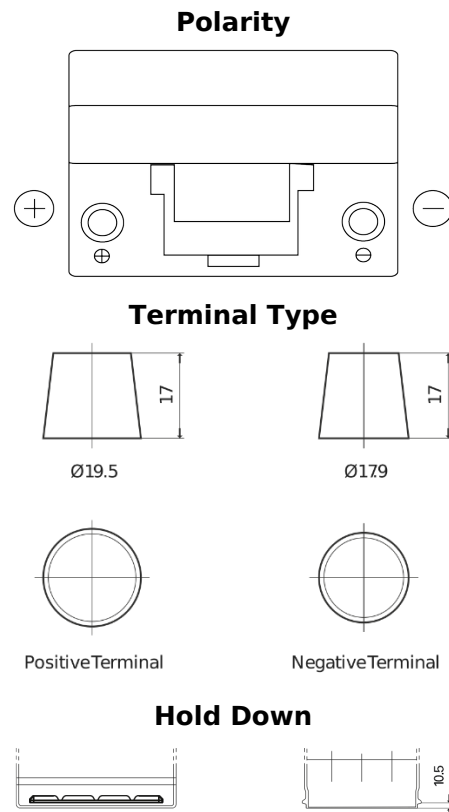

**Product overview**

Batteries for Cars

**Excell EB955**

Part number	EB955
Technology	Flooded
EAN/GTIN	3661024034463
Voltage	12 V
Capacity	95 Ah
CCA	760 A
Length	306 mm
Width	173 mm
Height	222 mm
Box size	D31
Polarity	ETN 1
Terminal Type	EN taper post
Hold Down	Korean B1
Weights (subject of variation)	20.60 kg