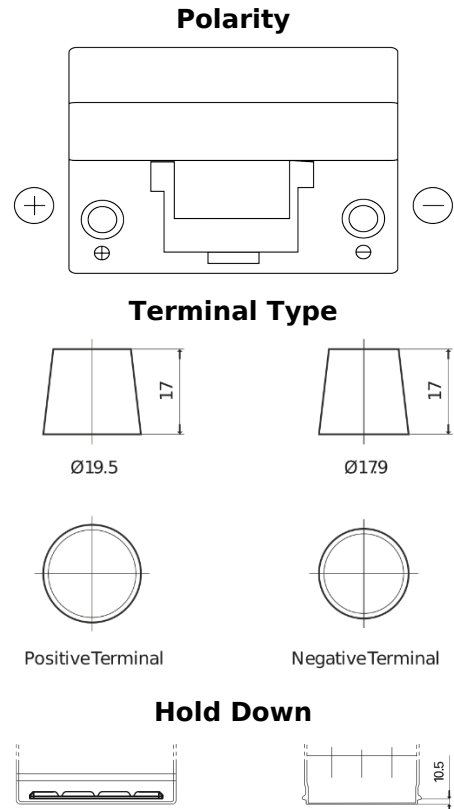

**Product overview**

Batteries for Cars

**Excell EB955**

|                                |               |
|--------------------------------|---------------|
| Part number                    | EB955         |
| Technology                     | Flooded       |
| EAN/GTIN                       | 3661024034463 |
| Voltage                        | 12 V          |
| Capacity                       | 95 Ah         |
| CCA                            | 760 A         |
| Length                         | 306 mm        |
| Width                          | 173 mm        |
| Height                         | 222 mm        |
| Box size                       | D31           |
| Polarity                       | ETN 1         |
| Terminal Type                  | EN taper post |
| Hold Down                      | Korean B1     |
| Weights (subject of variation) | 20.60 kg      |