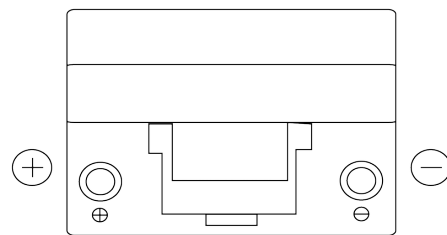

**Product overview**

Batteries for Cars

**Plus CB955**

Part number	CB955
Technology	Flooded
EAN/GTIN	3661024014465
Voltage	12 V
Capacity	95 Ah
CCA	760 A
Length	306 mm
Width	173 mm
Height	222 mm
Box size	D31
Polarity	ETN 1
Terminal Type	EN taper post
Hold Down	Korean B1
Weights (subject of variation)	20.60 kg

**Polarity**

**Terminal Type**

Positive Terminal

Negative Terminal

**Hold Down**

Design, features and specifications are subject to change without notice. We disclaim any representation or warranty, express or implied, concerning the data or recommendations, and in no event shall be liable for any loss or damage claimed to have arisen as a result. Some products may not be available in your local market.