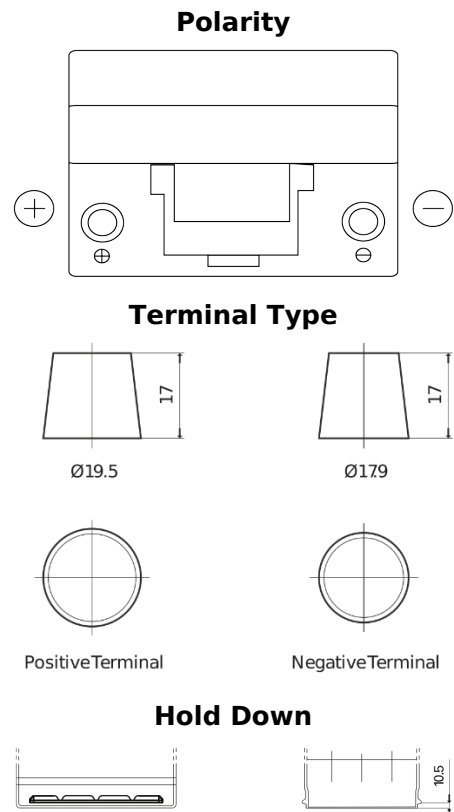

**Product overview**

Batteries for Cars

**Plus CB955**

Part number	CB955
Technology	Flooded
EAN/GTIN	3661024014465
Voltage	12 V
Capacity	95 Ah
CCA	760 A
Length	306 mm
Width	173 mm
Height	222 mm
Box size	D31
Polarity	ETN 1
Terminal Type	EN taper post
Hold Down	Korean B1
Weights (subject of variation)	20.60 kg