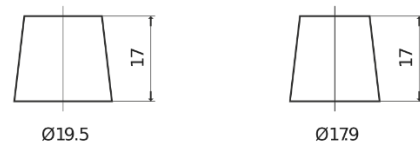

**Product overview**

Batteries for Cars

**Plus CB955**

Part number	CB955
Technology	Flooded
EAN/GTIN	3661024014465
Voltage	12 V
Capacity	95 Ah
CCA	760 A
Length	306 mm
Width	173 mm
Height	222 mm
Box size	D31
Polarity	ETN 1
Terminal Type	EN taper post
Hold Down	Korean B1
Weights (subject of variation)	20.60 kg

**Polarity**

**Terminal Type**

Positive Terminal

Negative Terminal

**Hold Down**

Design, features and specifications are subject to change without notice. We disclaim any representation or warranty, express or implied, concerning the data or recommendations, and in no event shall be liable for any loss or damage claimed to have arisen as a result. Some products may not be available in your local market.