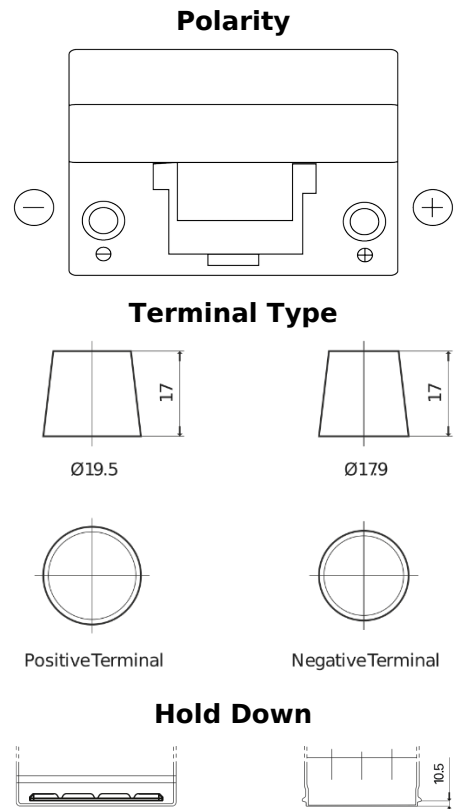

Product overview

Batteries for Cars

Formula FB954

Part number	FB954
Technology	Flooded
EAN/GTIN	3661024044455
Voltage	12 V
Capacity	95 Ah
CCA	760 A
Length	306 mm
Width	173 mm
Height	222 mm
Box size	D31
Polarity	ETN 0
Terminal Type	EN taper post
Hold Down	Korean B1
Weights (subject of variation)	20.60 kg