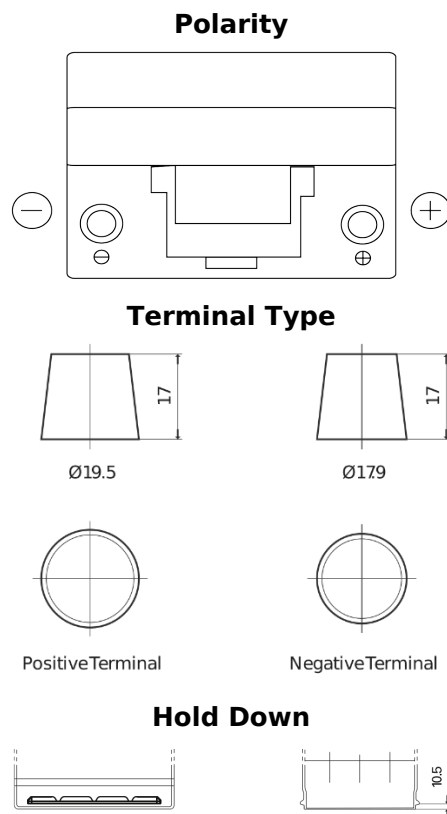

Product overview

Batteries for Cars

Excell EB954

Part number	EB954
Technology	Flooded
EAN/GTIN	3661024034456
Voltage	12 V
Capacity	95 Ah
CCA	760 A
Length	306 mm
Width	173 mm
Height	222 mm
Box size	D31
Polarity	ETN 0
Terminal Type	EN taper post
Hold Down	Korean B1
Weights (subject of variation)	20.60 kg