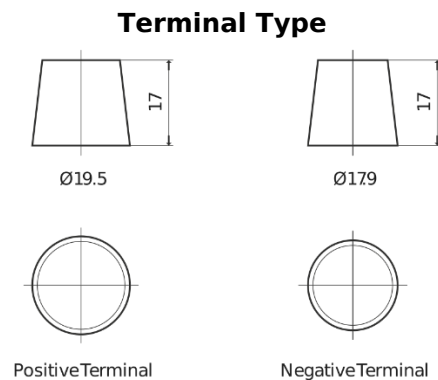

Product overview

Batteries for Marine and Leisure

Vintage EU77-6

Part number	EU77-6
Technology	Flooded
EAN/GTIN	3661024036177
Voltage	6 V
Capacity	77.0 Ah
CCA	650 A
Length	215 mm
Width	169 mm
Height	184 mm
Box size	H02
Polarity	ETN 0
Terminal Type	EN taper post
Hold Down	B6
Weights (subject of variation)	11.10 kg