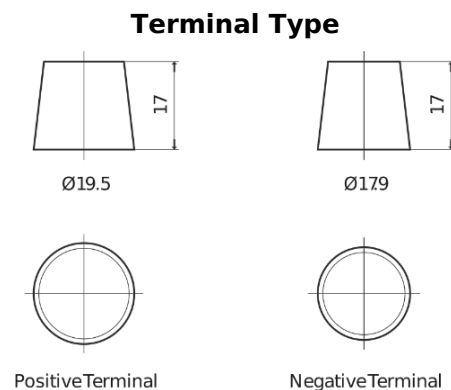

Product overview

Batteries for Marine and Leisure

Vintage EU77-6

Part number	EU77-6
Technology	Flooded
EAN/GTIN	3661024036177
Voltage	6 V
Capacity	77.0 Ah
CCA	650 A
Length	215 mm
Width	169 mm
Height	184 mm
Box size	H02
Polarity	ETN 0
Terminal Type	EN taper post
Hold Down	B6
Weights (subject of variation)	11.10 kg