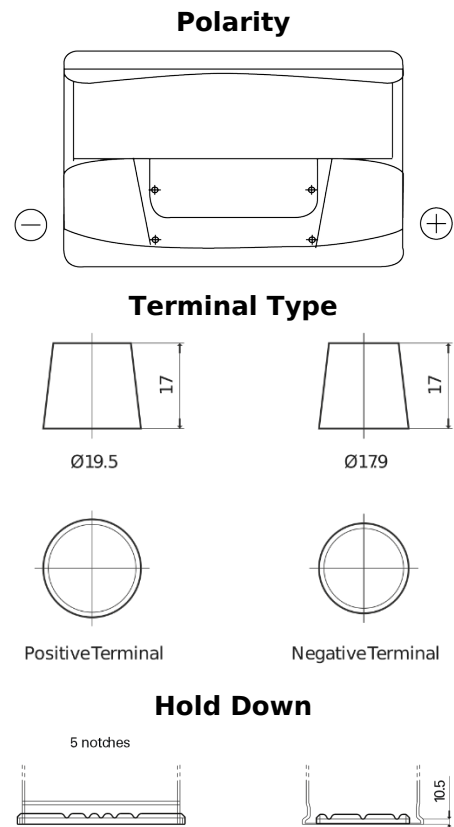

**Product overview**

Batteries for Marine and Leisure

**Vintage EU72L**

Part number	EU72L
Technology	Flooded
EAN/GTIN	3661024036283
Voltage	12 V
Capacity	72.0 Ah
CCA	640 A
Length	278 mm
Width	175 mm
Height	190 mm
Box size	L03
Polarity	ETN 1
Terminal Type	EN taper post
Hold Down	B13
Weights (subject of variation)	16.00 kg