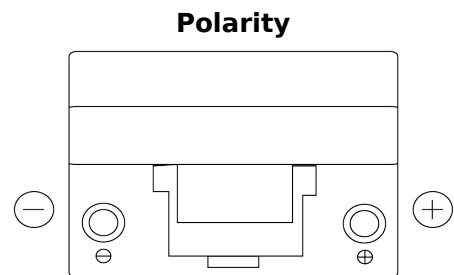

**Product overview**

Batteries for Cars

**Power DB954**

Part number	DB954
Technology	Flooded
EAN/GTIN	3661024024457
Voltage	12 V
Capacity	95 Ah
CCA	760 A
Length	306 mm
Width	173 mm
Height	222 mm
Box size	D31
Polarity	ETN 0
Terminal Type	EN taper post
Hold Down	Korean B1
Weights (subject of variation)	20.60 kg