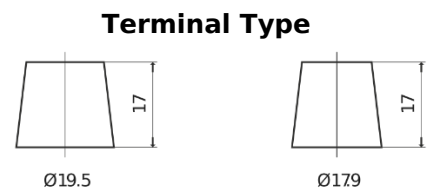

**Product overview**

Batteries for Cars

**Power DB954**

Part number	DB954
Technology	Flooded
EAN/GTIN	3661024024457
Voltage	12 V
Capacity	95 Ah
CCA	760 A
Length	306 mm
Width	173 mm
Height	222 mm
Box size	D31
Polarity	ETN 0
Terminal Type	EN taper post
Hold Down	Korean B1
Weights (subject of variation)	20.60 kg