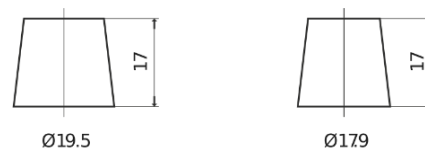

Terminal Type

Positive Terminal

Negative Terminal